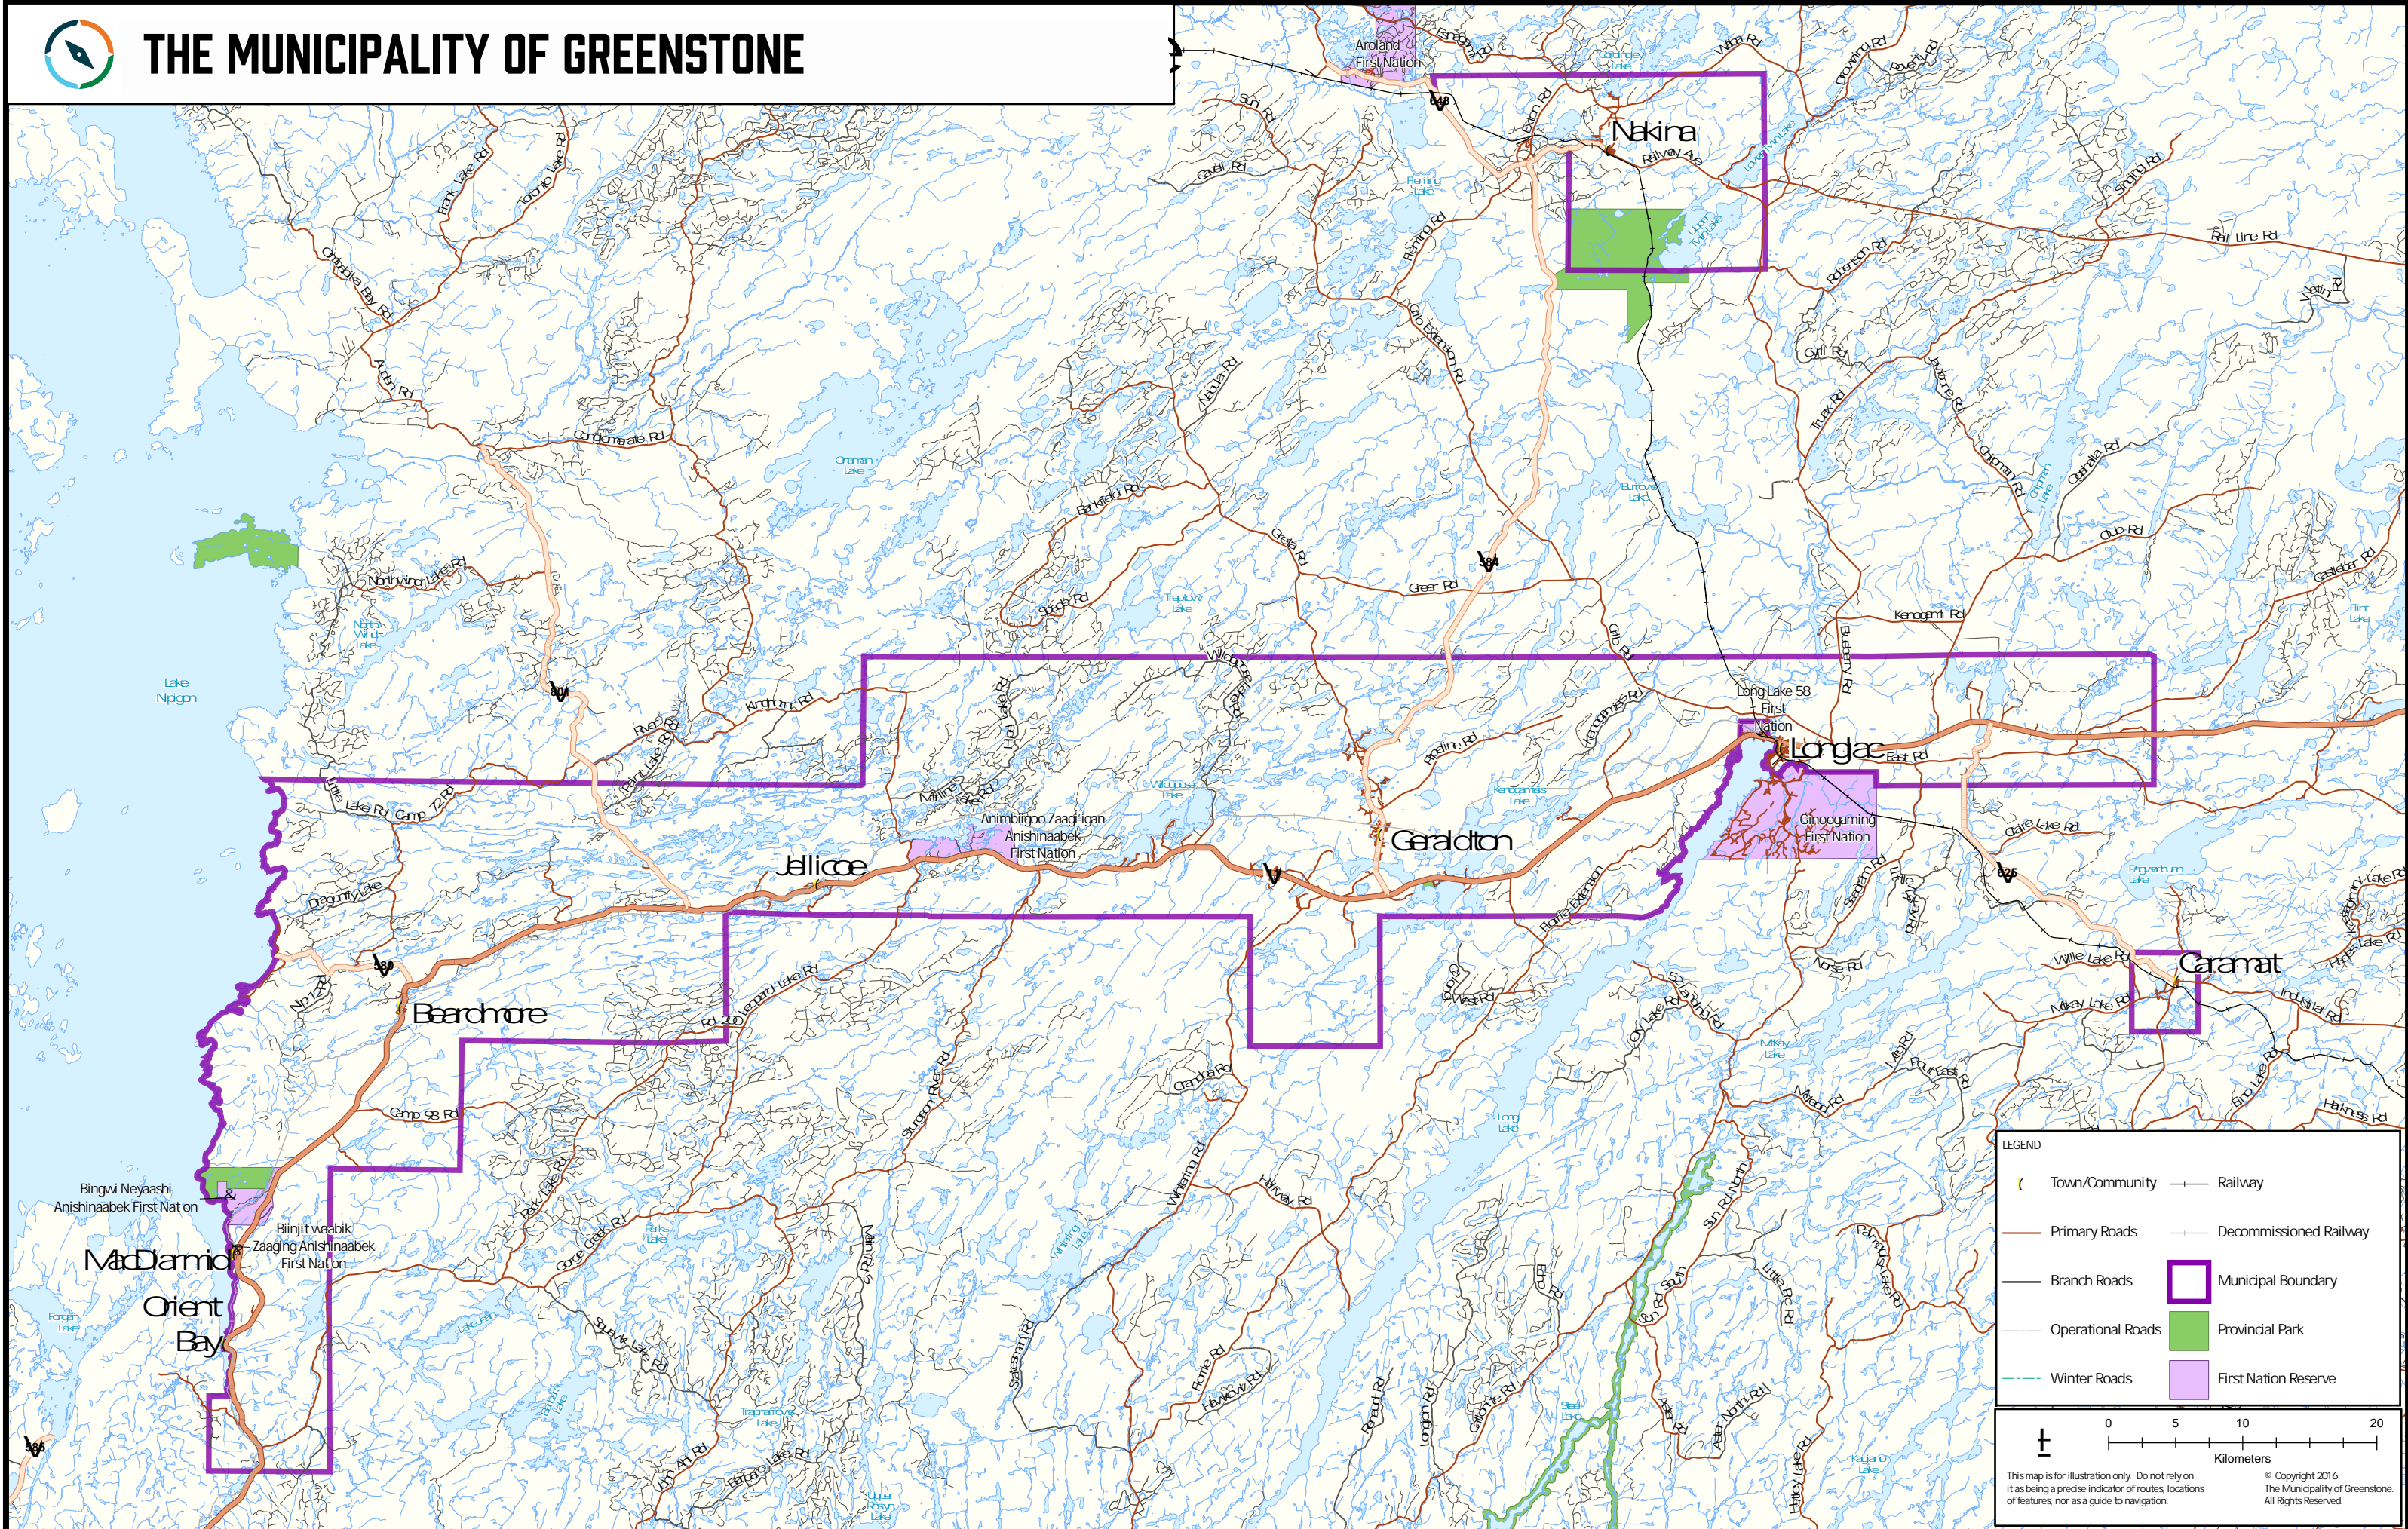

# THE MUNICIPALITY OF GREENSTONE

**LEGEND**

- Town/Community
- Primary Roads
- Branch Roads
- Operational Roads
- Winter Roads
- Railway
- Decommissioned Railway
- Municipal Boundary
- Provincial Park
- First Nation Reserve

This map is for illustration only. Do not rely on it as being a precise indicator of routes, locations of features, nor as a guide to navigation.

© Copyright 2016  
The Municipality of Greenstone.  
All Rights Reserved.